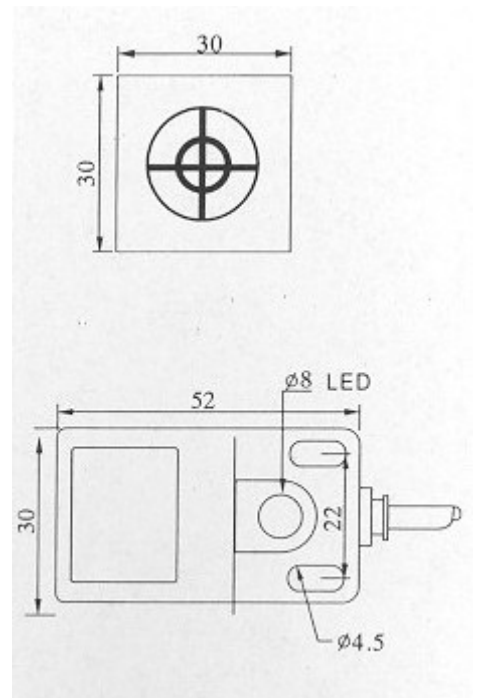

型號：RA-3010

Dimension	30 x 30 mm	
Detecting Distance	15mm	
Standard Object	Iran 30x30x1t	
Setting Distance	0-12 mm	
Degree Of Protection	IP 67	
Indicator	RED LED	
Protection Loop	ReverseProtection Loop	
Operating Temperature	-25°C to + 70°C	
Operating Humidity	39 to 95% RH	
Power Supply	10 - 30V DC	
Output	NPN NO PNP PO	
Current Consumption	10mA Max	
Load Current	200mA Max	
Response Frenquency	400Hz	
Housing Material	PBT	PBT material
Wire Material	PVC	PVC Oil resistance
Weight	120g	